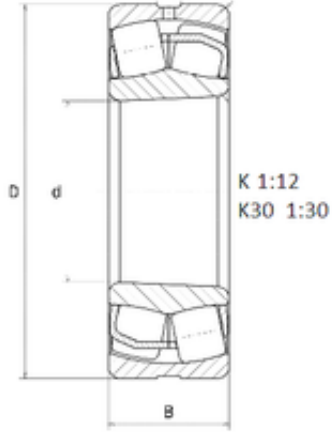

22206EAKW33 SNR Spherical Roller Bearings

Bearing No. 22206EAKW33

Size	30x62x20 mm
Bore Diameter	30,000 mm
Outer Diameter	62,000 mm
Width	20,000 mm
d	30,000 mm
D	62,000 mm
B	20,000 mm
C	20,000 mm

22206EAKW33 Bearing 2D drawings and 3D CAD models